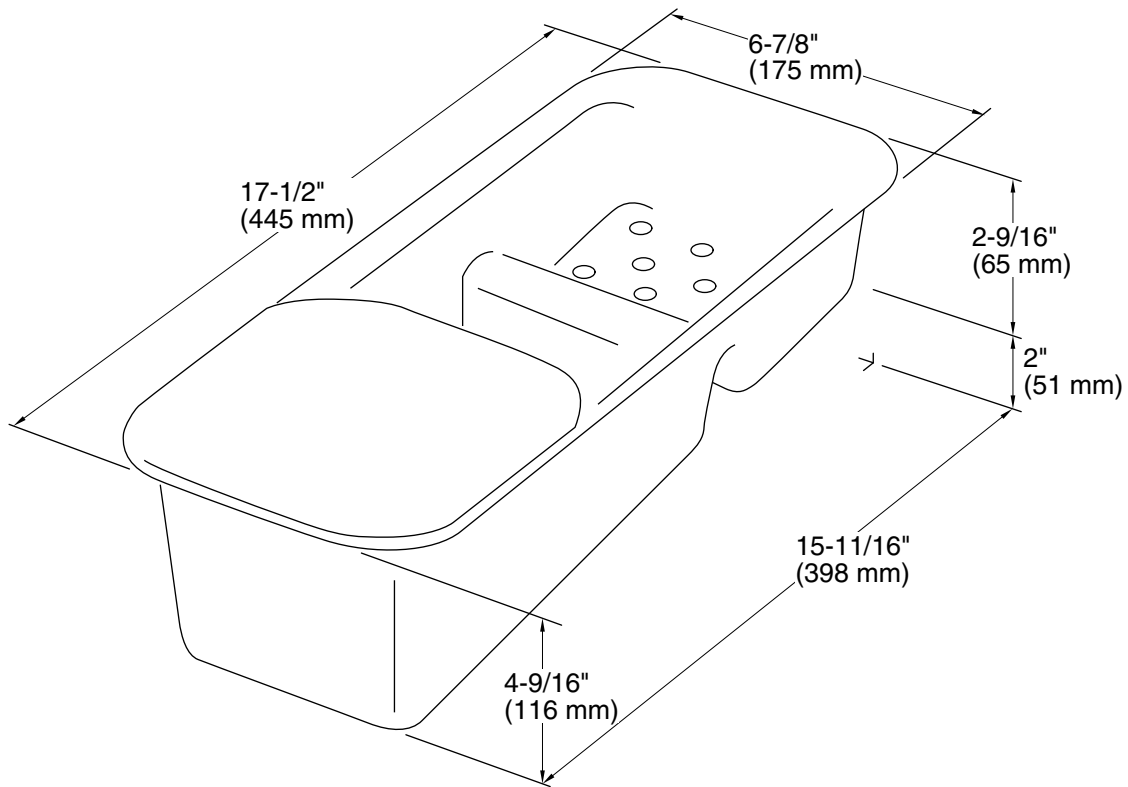

Color Code Description

	0	White
---	---	-------

Technical Information

All product dimensions are nominal.

Material: Plastic